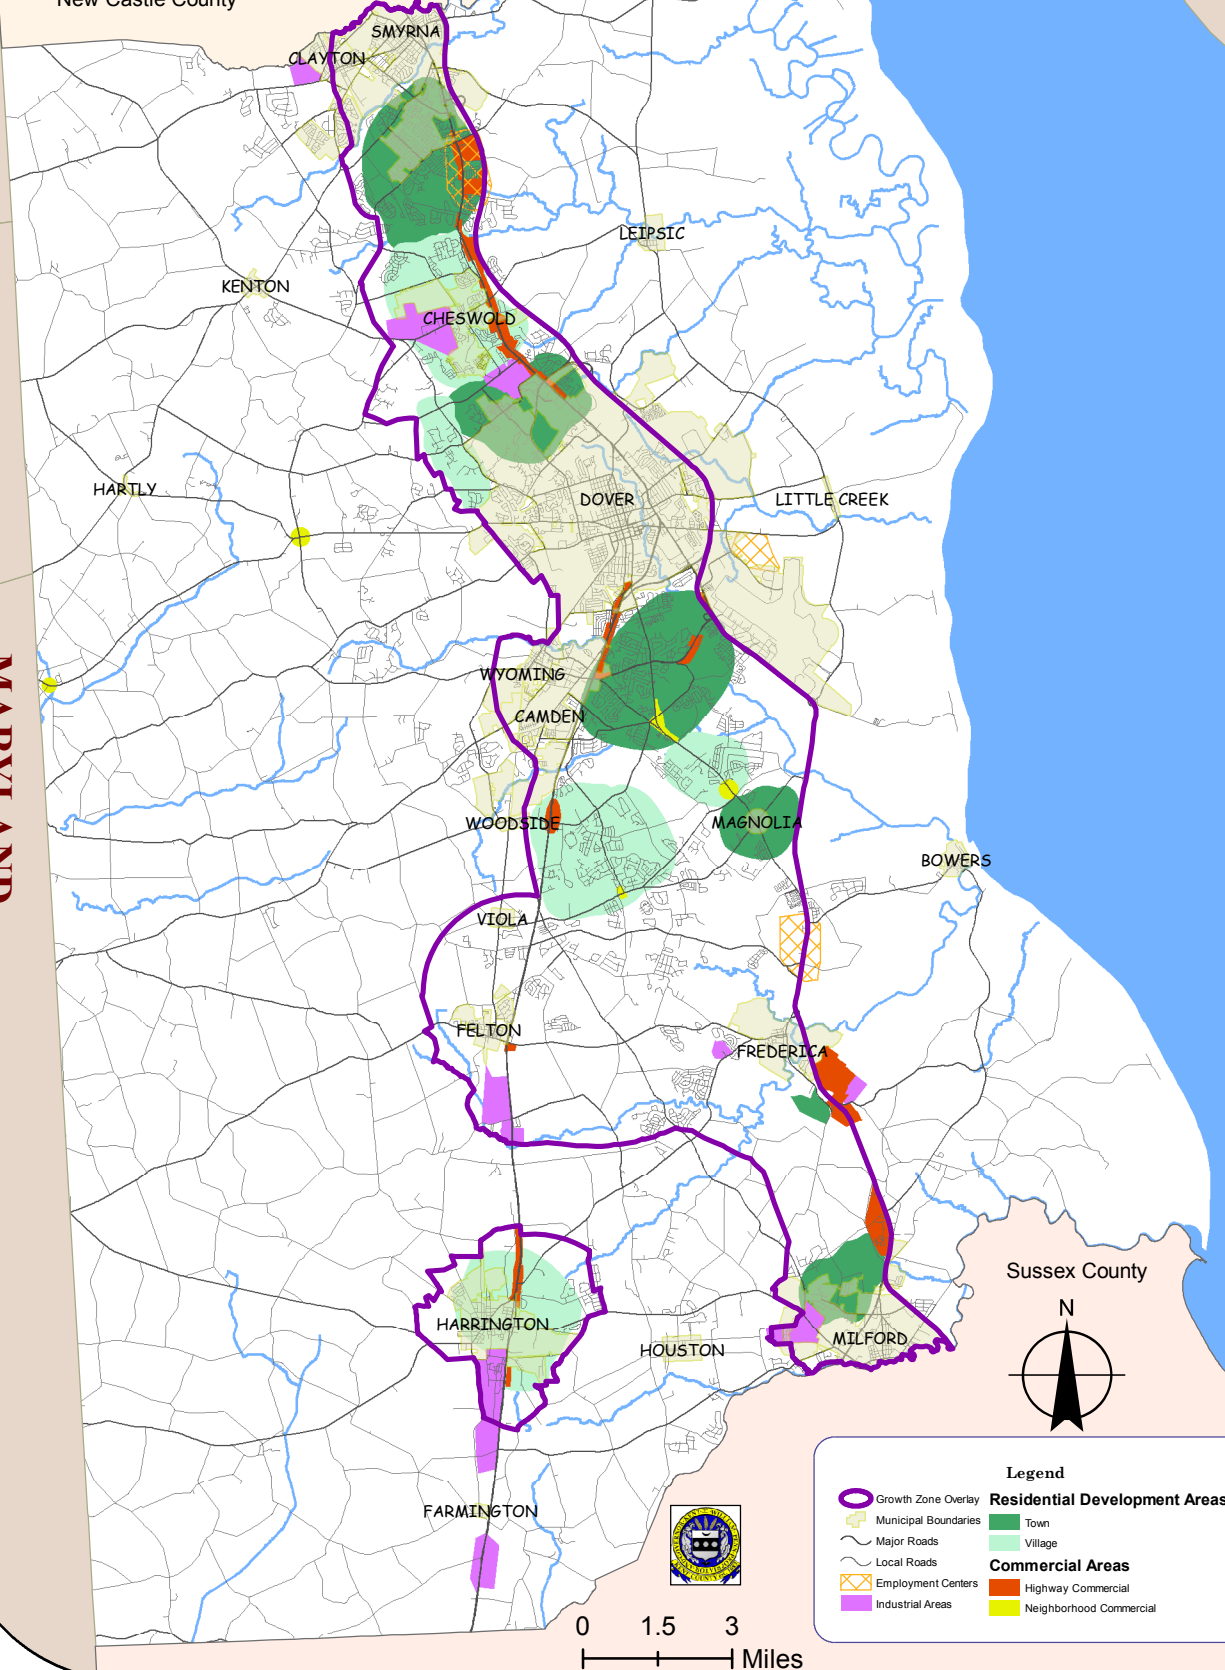

# Land Use Strategies

New Castle County

NEW JERSEY

MARYLAND

Sussex County

**Legend**

- Growth Zone Overlay
- Municipal Boundaries
- Major Roads
- Local Roads
- Employment Centers
- Industrial Areas
- Residential Development Areas - Town
- Residential Development Areas - Village
- Commercial Areas - Highway Commercial
- Commercial Areas - Neighborhood Commercial