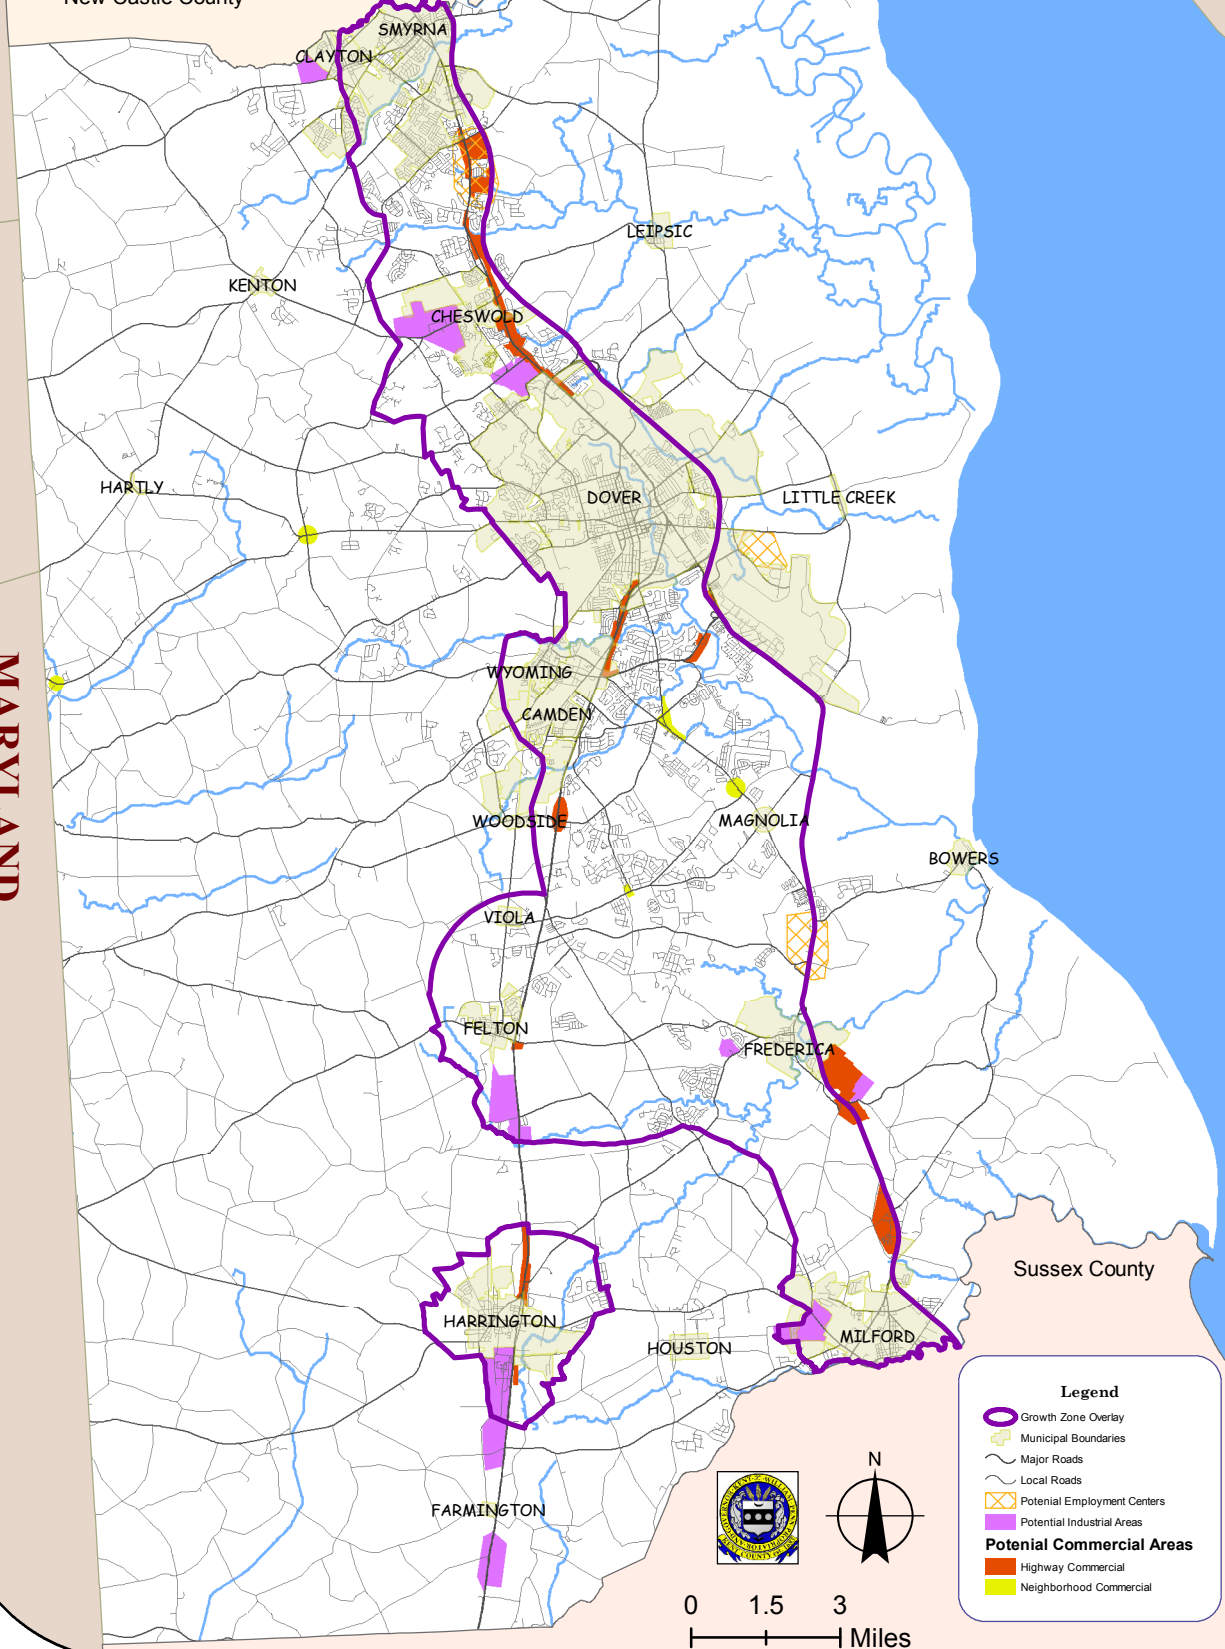

# Economic Development Areas

New Castle County

NEW JERSEY

MARYLAND

Sussex County

**Legend**

- Growth Zone Overlay
- Municipal Boundaries
- Major Roads
- Local Roads
- Potential Employment Centers
- Potential Industrial Areas
- Potential Commercial Areas**
  - Highway Commercial
  - Neighborhood Commercial