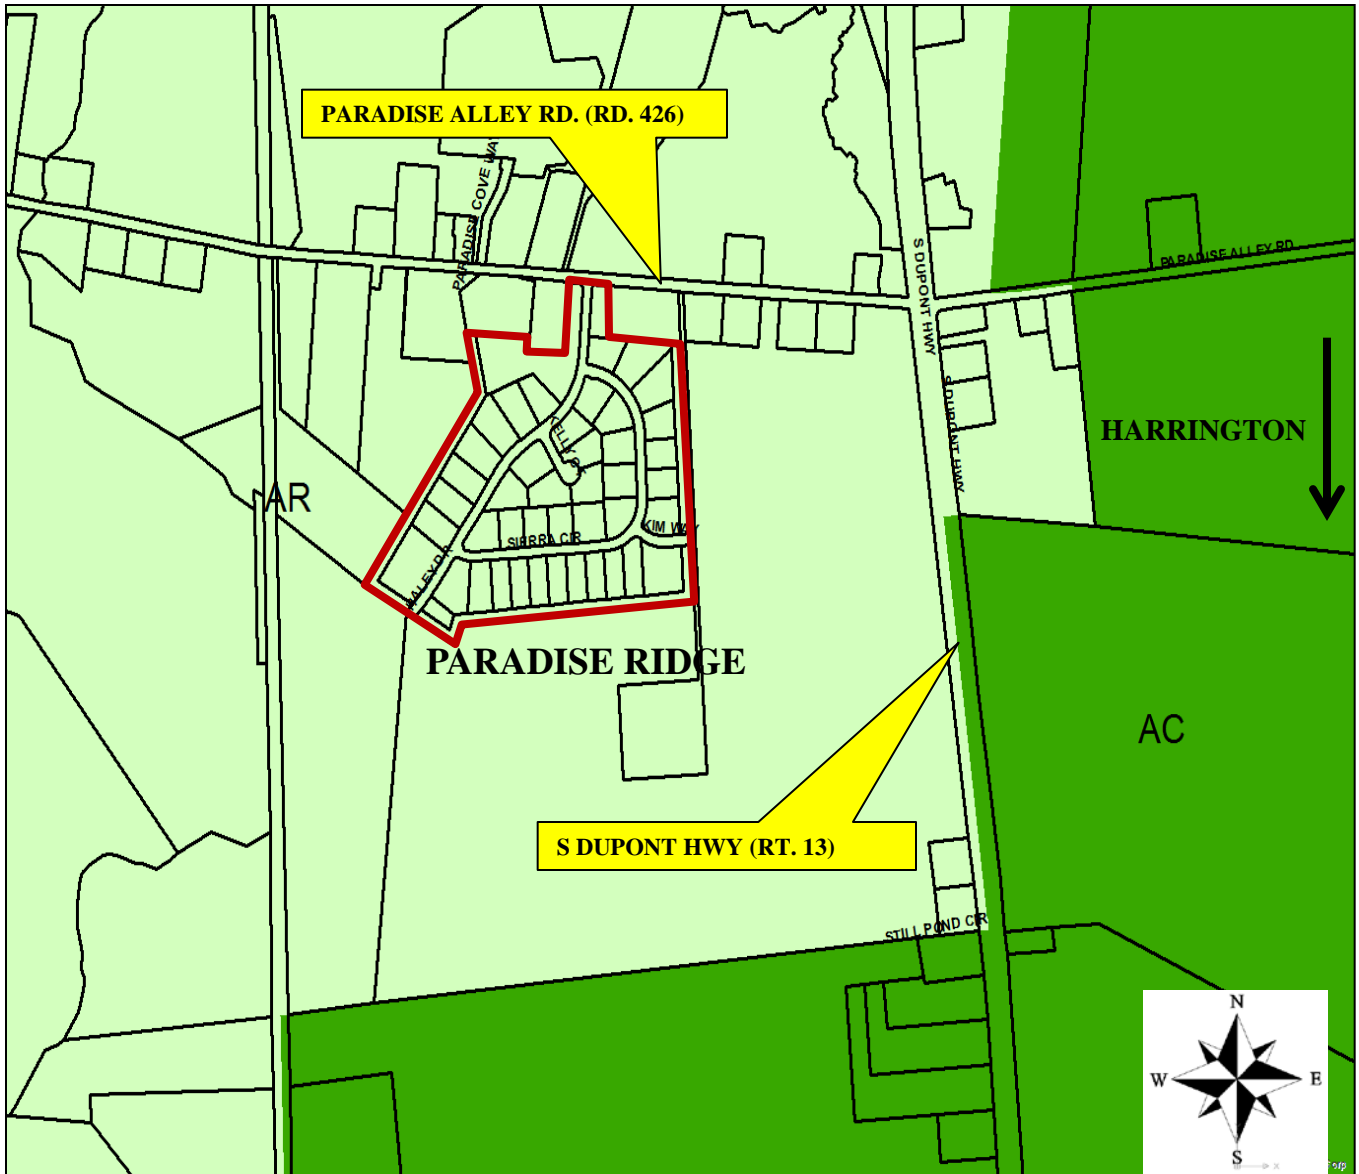

Kent County Levy Court

Map 1

Resolution 3703
Paradise Ridge

LOCATION MAP

Stormwater Maintenance District

Levy Court District: 6th - Howell

Location: Located on the south side of Paradise Alley Road, west of S Dupont Hwy, and North of Harrington.

Number of Lots: 40