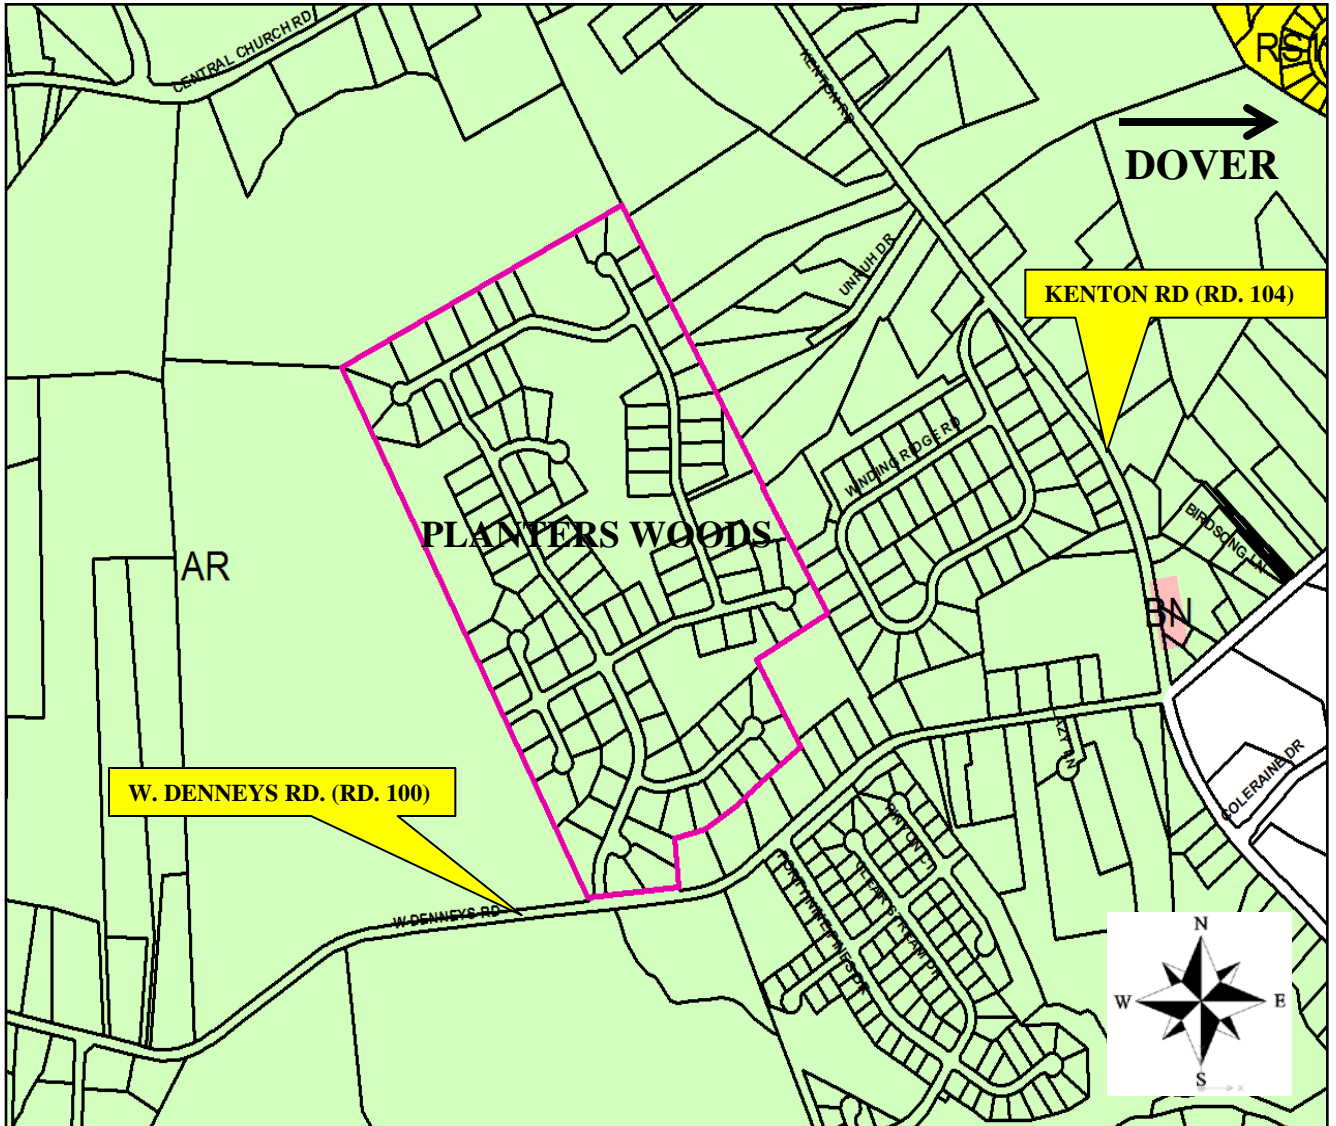

Kent County Levy Court

Map 1

Resolution 3666
Planters Woods

LOCATION MAP

Stormwater Maintenance District

Levy Court District: 2nd - Hosfelt

Location: Located on the north side of W Denneys Road, southwest of Kenton Road, and west of Dover.

Number of Lots: 100