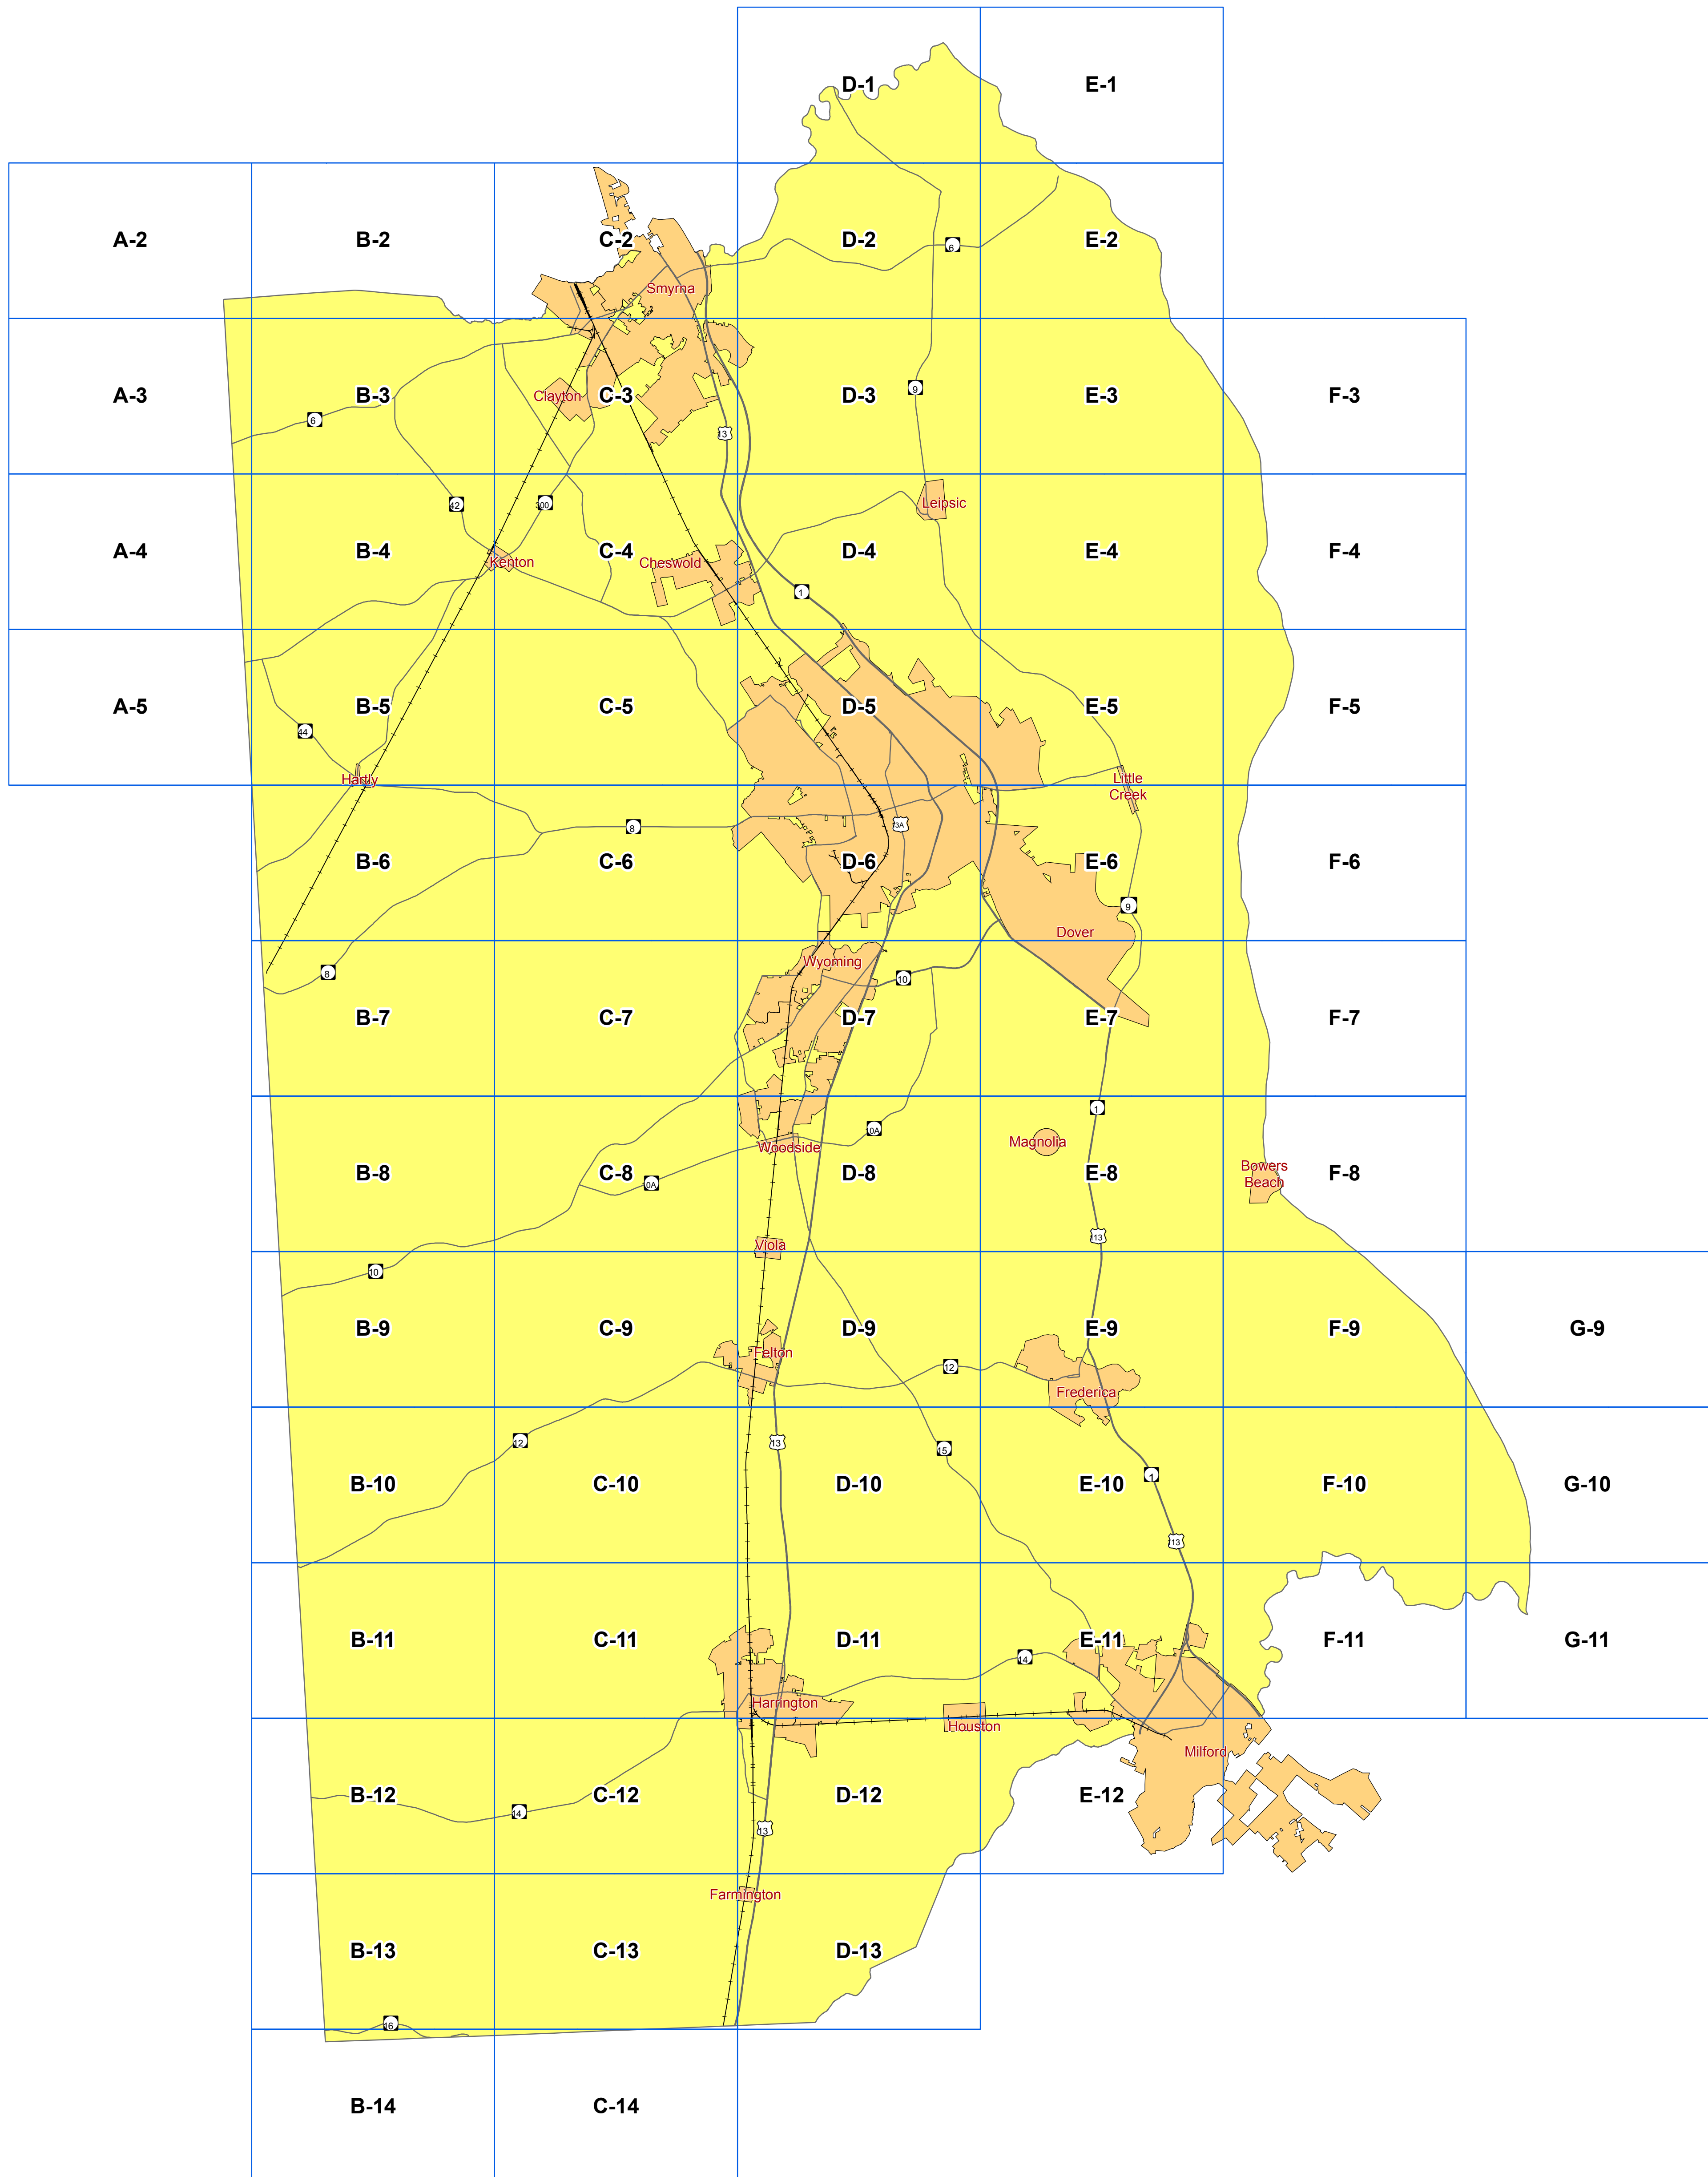

INDEX TO
ZONING DISTRICTS MAPS
 KENT COUNTY, DELAWARE

Kent County Department of Planning Services

Division of Planning
 555 Bay Road
 Dover, DE 19901
 Phone: (302) 744-2471
 Fax: (302) 736-2128

Adopted: May 24, 2011